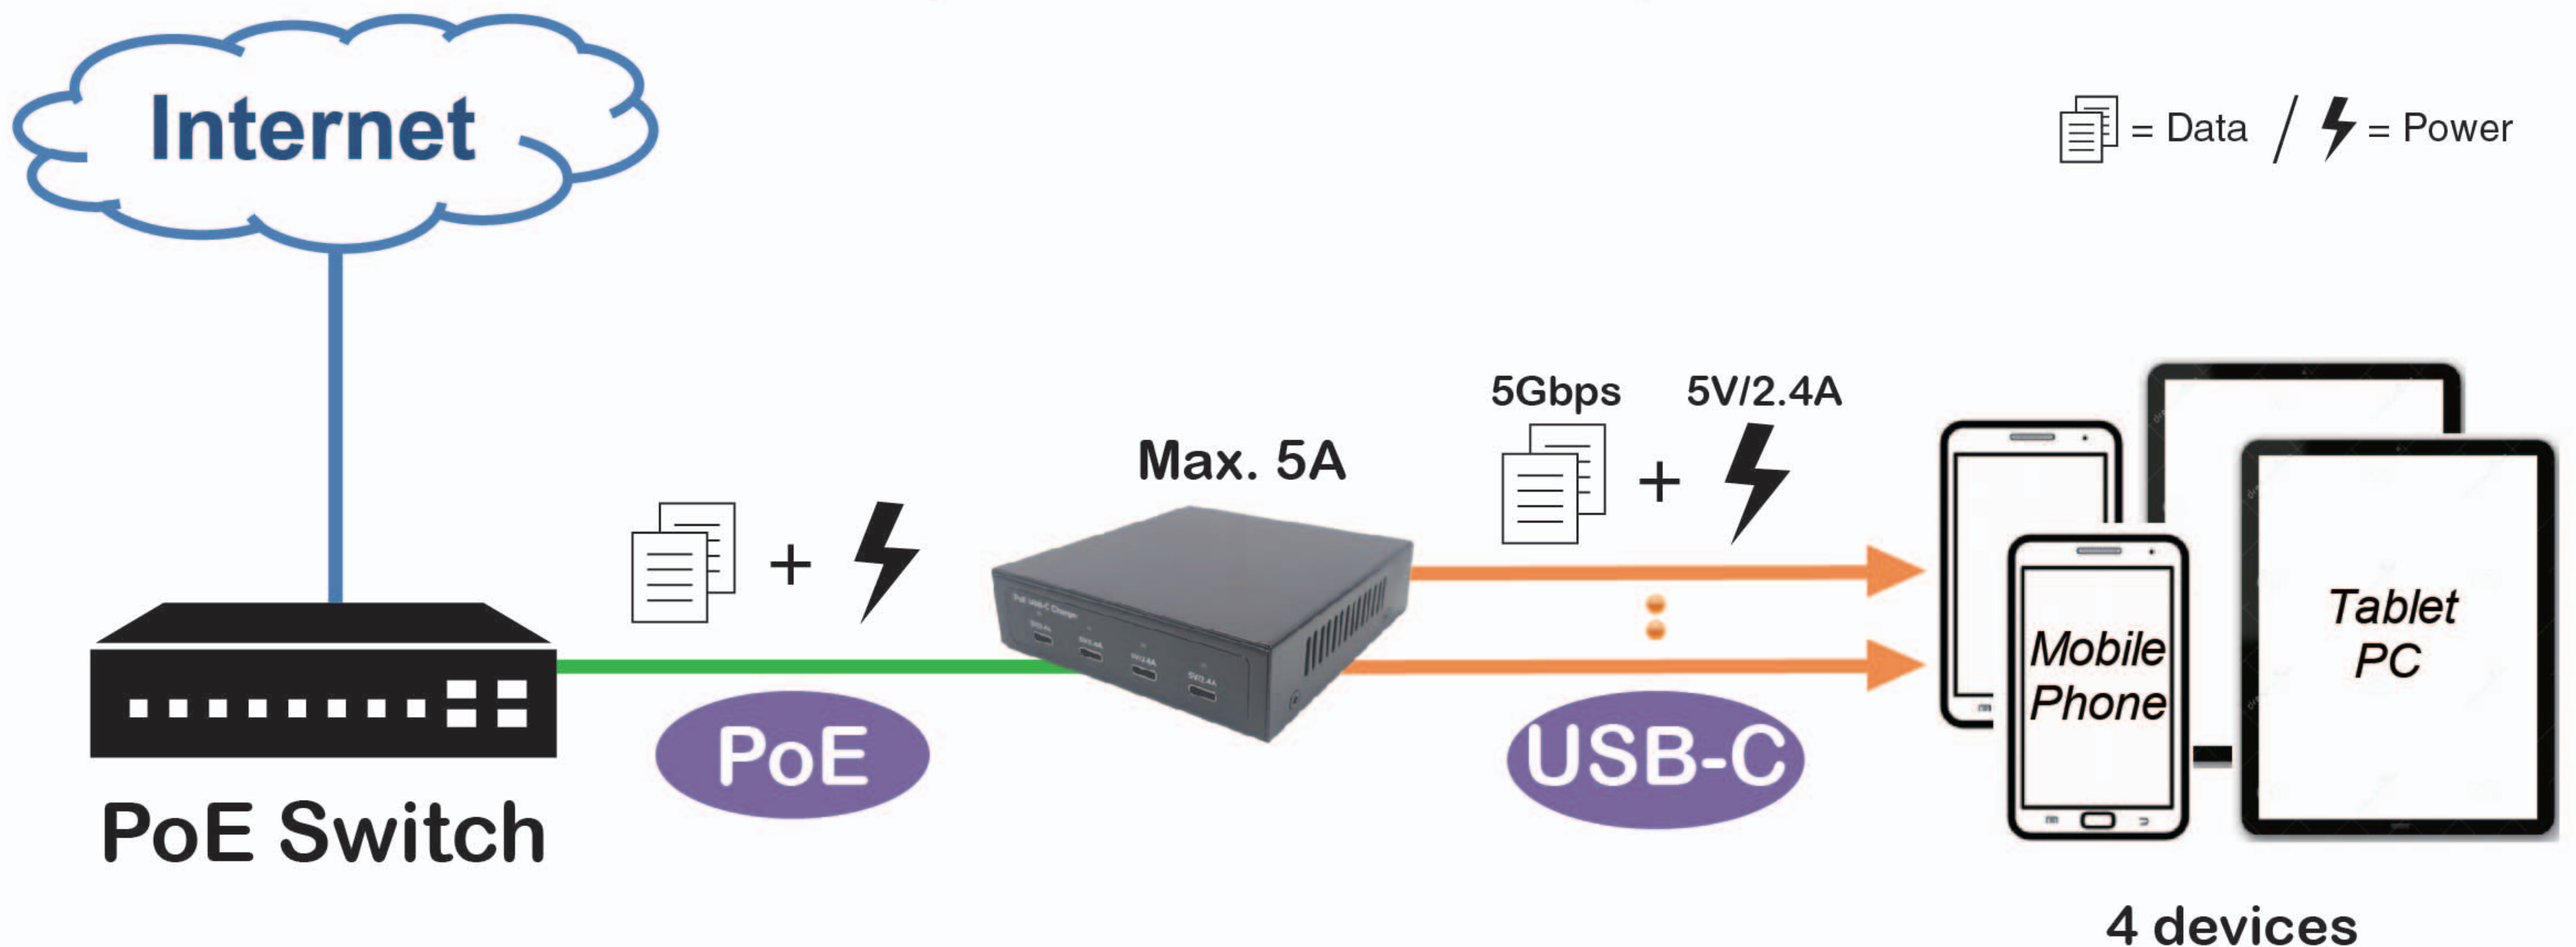

4P POE USB-C COMBO

1-Port
PoE

4-Port
USB-C

Ultra
802.3at

60watts

5V/2.4A
(Port)

5V / 5A
(Max.)

USB3.1
(Gen. 1)

1000Mbps
Ethernet

4-Port PoE to USB-C Adaptor / Charger

- ⦿ Plug & Play
- ⦿ Fast Charging
- ⦿ Safer Power Feeding

Application Diagram (Free Address Office)

Yoda Communications, Inc.

2F, No. 3-1, Industry East Road IX, Science Based Industrial Park, Hsin-Chu, Taiwan, R.O.C.