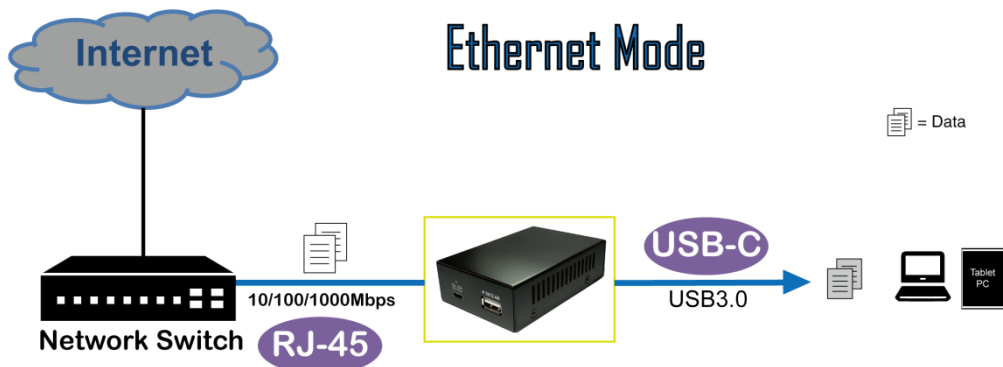

PoE-USB-Combo

3 Features in one box

PoE Power Feeding

USB-A Fast Charging Port

USB-C to Gigabit Ethernet Adaptor

Features

- ◆ 1 x RJ-45 port with IEEE802.3at/bt PoE PD for 10/100/1000 Mbps Gigabit Ethernet Connection
- ◆ 1 x USB2.0 Type-A fast charging port with Battery Charge (BC1.2) 5V/1.5A, Apple 5V/2.4A, and Samsung Galaxy 5V/2.1A
- ◆ 1 x USB-C port supporting USB3.0, 2.0, and 1.1
- ◆ USB-C to Gigabit Ethernet Adaptor with fast charging
- ◆ Compliant with IEEE802.3, IEEE802.3X, 802.3u, 802.3ab, 802.3az (EEE)
- ◆ Ethernet Jumbo frame: 9K bytes
- ◆ Auto MDI/MDIX
- ◆ Supporting IPv4/IPv6, TCP, UDP
- ◆ LEDs Indicators: Ethernet Link/Act 10/100 or 1000 Mbps, PoE, USB-C Link/Act
- ◆ Power Input: PoE as well as USB-C port
- ◆ USB-C back-flow protection
- ◆ Plug & Play
- ◆ Compact Cigarette Size (Physical Dimension: 93 x 60 x 28mm)

USB 3.0 Type-C to Gigabit Ethernet Adaptor with Fast Charging

USB 3.0 Type-C to Gigabit Ethernet Adaptor

Yoda Communications, Inc.

2F, No. 3-1, Industry East Road IX, Science Based Industrial Park, Hsin-Chu, Taiwan, R.O.C.