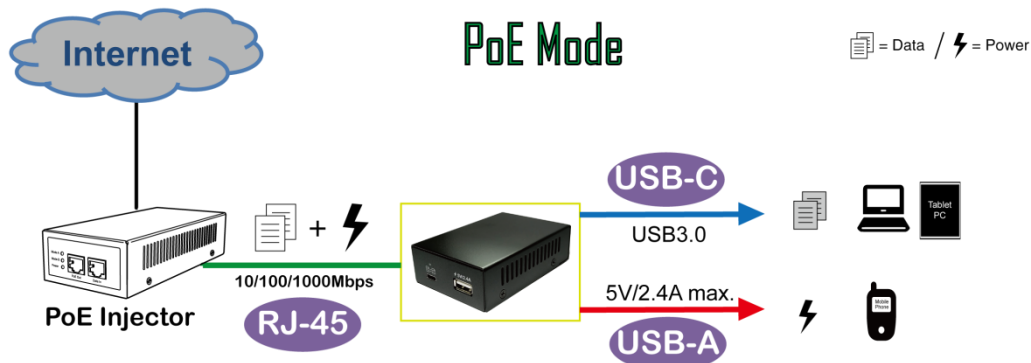

PoE-USB-Combo

3 Features in one box

PoE Power Feeding

USB-A Fast Charging Port

USB-C to Gigabit Ethernet Adaptor

Features

- ◆ 1 x RJ-45 port with IEEE802.3at/bt PoE PD for 10/100/1000 Mbps Gigabit Ethernet Connection
- ◆ 1 x USB2.0 Type-A fast charging port with Battery Charge (BC1.2) 5V/1.5A, Apple 5V/2.4A, and Samsung Galaxy 5V/2.1A
- ◆ 1 x USB-C port supporting USB3.0, 2.0, and 1.1
- ◆ USB-C to Gigabit Ethernet Adaptor with fast charging
- ◆ Compliant with IEEE802.3, IEEE802.3X, 802.3u, 802.3ab, 802.3az (EEE)
- ◆ Ethernet Jumbo frame: 9K bytes
- ◆ Auto MDI/MDIX
- ◆ Supporting IPv4/IPv6, TCP, UDP
- ◆ LEDs Indicators: Ethernet Link/Act 10/100 or 1000 Mbps, PoE, USB-C Link/Act
- ◆ Power Input: PoE as well as USB-C port
- ◆ USB-C back-flow protection
- ◆ Plug & Play
- ◆ Compact Cigarette Size (Physical Dimension: 93 x 60 x 28mm)

USB 3.0 Type-C to Gigabit Ethernet Adaptor with Fast Charging

USB 3.0 Type-C to Gigabit Ethernet Adaptor

Yoda Communications, Inc.

2F, No. 3-1, Industry East Road IX, Science Based Industrial Park, Hsin-Chu, Taiwan, R.O.C.