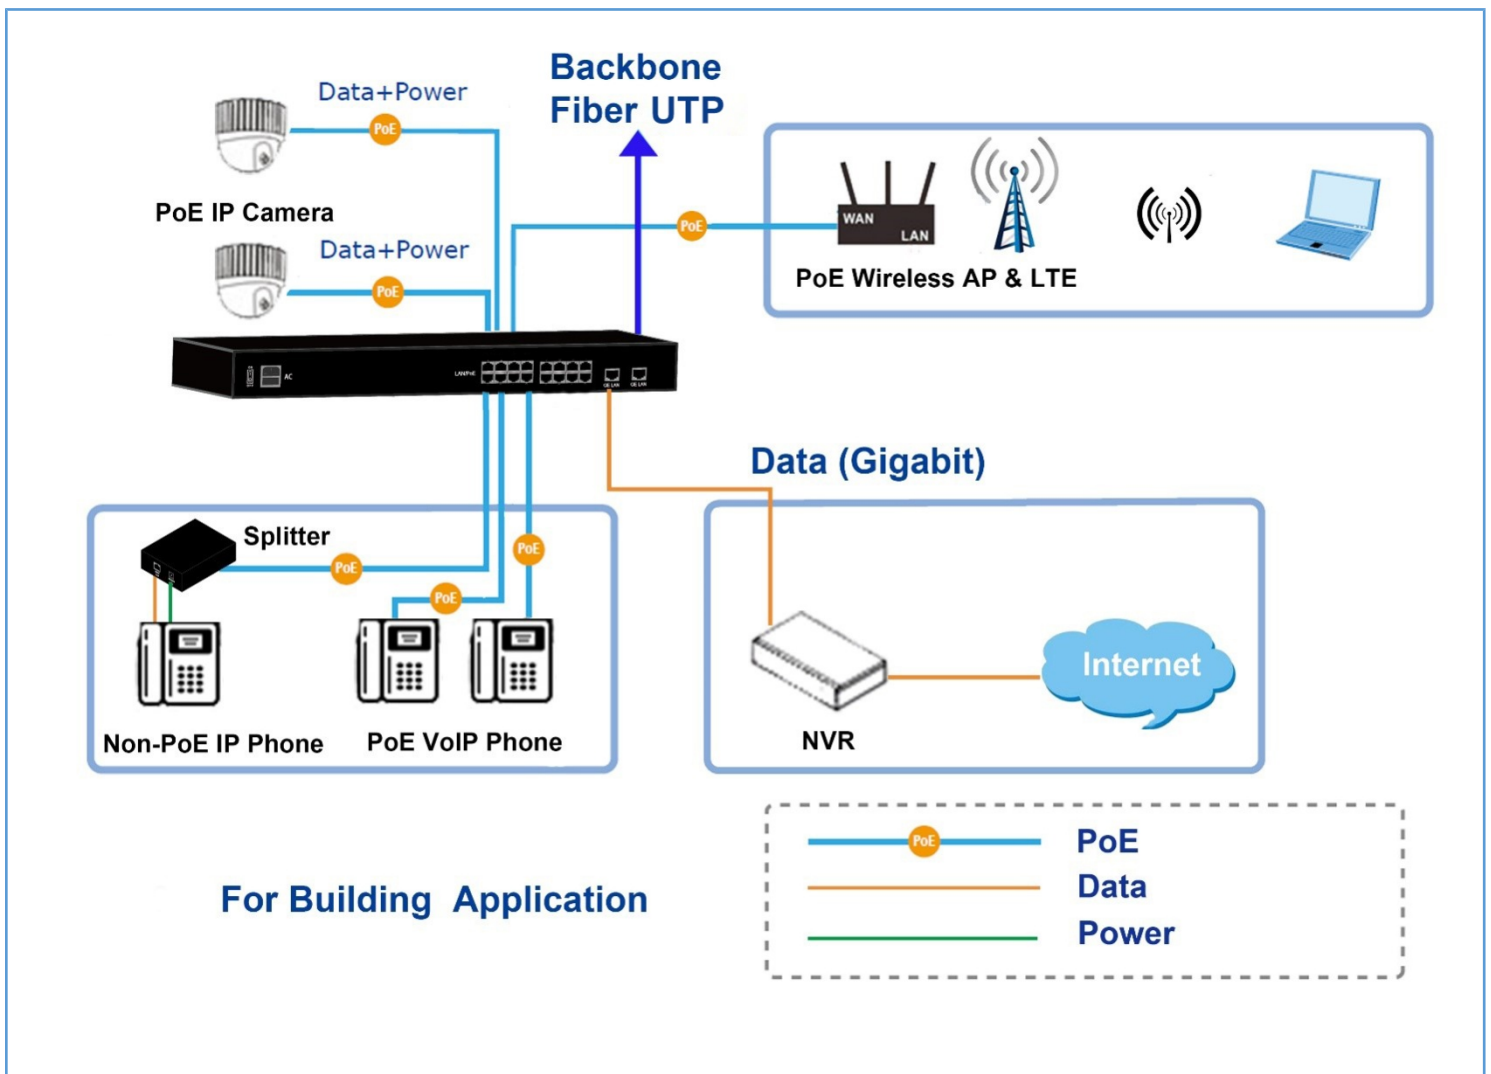

PW3202

IEEE 802.3at Compliant 32-Port PoE Switch with 2 Gigabit uplink ports

Product Overview

Yoda PW3202 features 32-port 10/100Mbps IEEE 802.3at High Power PoE capabilities that offer a combined power output of up to 30w over Cat5e/6 Ethernet cable and 2-port Gigabit uplink UTP. With a total PoE budget of **760W** for the whole system, PW3202 is designed specifically to satisfy the growing demand of higher power consuming networking application such as video surveillance, wireless Access Points and no configuration is required.

Key Features

- IEEE 802.3at/af Power over Ethernet (PoE) standard Compliant
- Per PoE port with DIP Switch for PoE On/Off control
- 32-Port 10/100Mbps PoE Switch and 2-Port Gigabit Ethernet(UTP)
- Provides up to 30 watts per PoE port
- internal power capacity of 760W
- Optional for 24V PoE

Dimensions

Panel

Front Panel

Rear Panel

Application

Ordering Information

PW3202-150 32-p PoE Switch with 2pGE(UTP) and power budget of 150w

Yoda Communications, Inc. www.yoda.com.tw
2F, No. 3-1, Industry East Road IX, Science Based Industrial Park, HsinChu, Taiwan
Tel:+886-3-563-2323 Fax:+886-3-563-6420