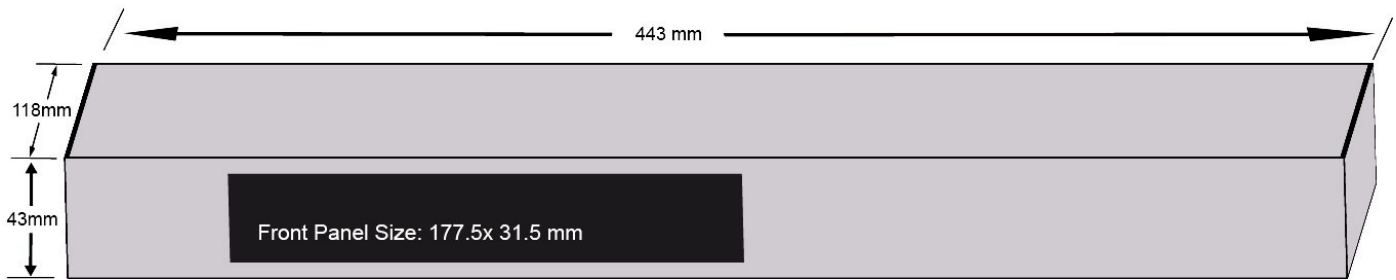

Dimensions