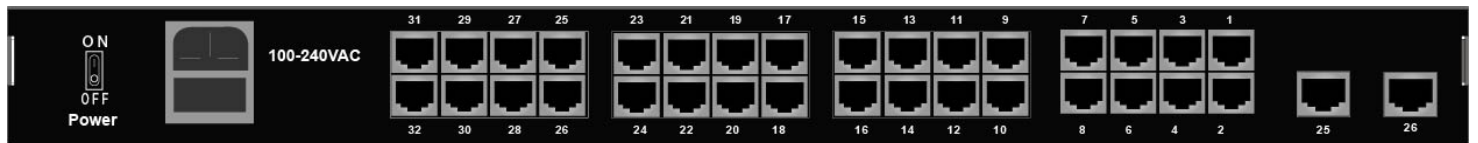

Dimensions

Panel

Front Panel

Rear Panel