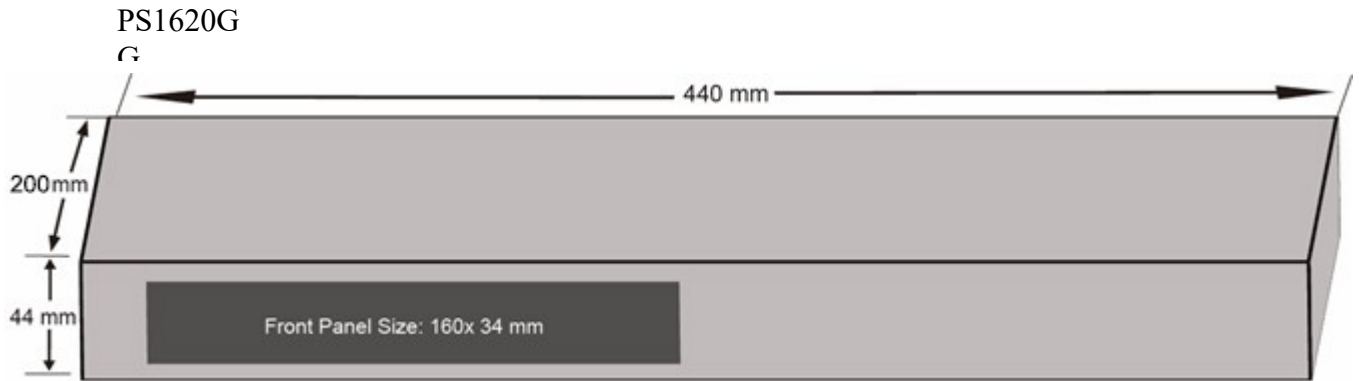

Dimensions