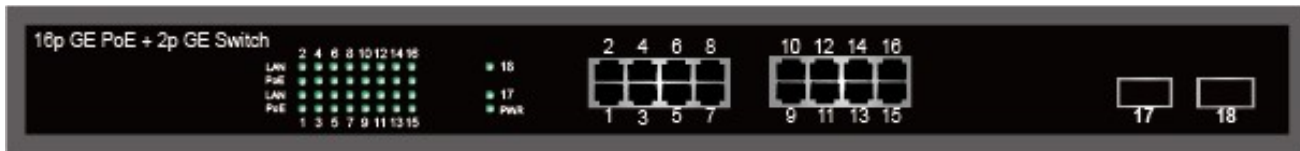

Panel

Front Panel