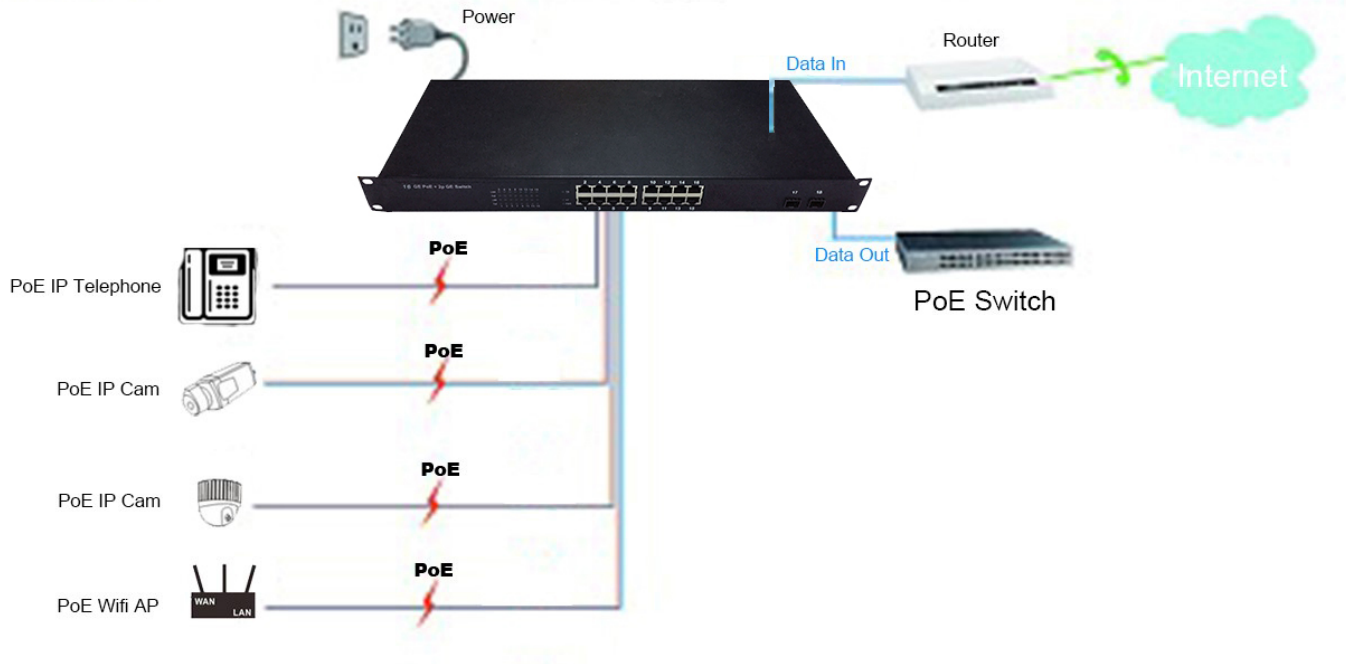

YODA PS1620G

16 Port PoE IEEE 802.3at Gigabit Switch With 2 Gigabit uplink SFP

Product Overview

Yoda PS1620G features IEEE 802.3af and IEEE 802.3at High Power PoE capabilities that offer a combined power output of up to 30w over Cat.5 Ethernet cable. With a total PoE budget of upto 490 W for the whole system, PS1620G is designed specifically to satisfy the growing demand of higher power consuming networking application such as video surveillance, wireless Access Points and no configuration is required.

Key Features

- IEEE 802.3at/af Power over Ethernet (PoE) standard
- Auto-detection and protection of non-standard PoE devices
- 16-Port 10/100M/1000M Ethernet + 2-Port Gigabit SFP
- Provides up to 30 watts for PoE+
- Internal power capacity of 250W, 380W, 500W,

Technical Specifications

Standard Compliance	IEEE 802.3 10-BASE-T (Ethernet)
	IEEE 802.3u 100-BASE-TX (Fast Ethernet)
	IEEE 802.3ab 1000BASE-T (Gigabit Ethernet)
	IEEE 802.3x Flow Control (full-duplex flow control)
	IEEE 802.3af Power over Ethernet
	IEEE 802.3at Power over Ethernet Plus
Ports	16 x 10/100/1000Base-T RJ-45 PoE Ports 2x SFP Uplink Slots
MAC Address	8K MAC address table with auto learning function
Buffer Memory	4.1Mbit SRAM Packet Buffer
Switch Fabric	36 Gbps
PoE Standard	IEEE 802.3af/at Power over Ethernet / PSE
Power Input	AC input: 100 to 240 VAC, 50/60 Hz
PoE Power Output	Per Port Max. 15.4 watts (IEEE802.3af) or 30 watts (IEEE 802.3at)
Power Pin Assignment	1/2(+), 3/6(-)
PoE Power Budget	240/370/490 Watts
Operating Temperature	0° ~ 40°C
Storage Temperature	-20 to 70 °C
Dimensions (W x D x H)Device	440 x 200 x 44 mm
Weight(1 PC/Brown Box)	3.5kgs (250W)
Shipping Carton(5 PCs)	17.5kgs/55 x 51 x28 cm
Warranty	Limited Lifetime Warranty

Dimensions

Panel

Front Panel

Rear Panel

Application

Power over Ethernet

Ordering Information

PS1620G-250 16-p Gigabit PoE Switch, PoE power budget of 240w