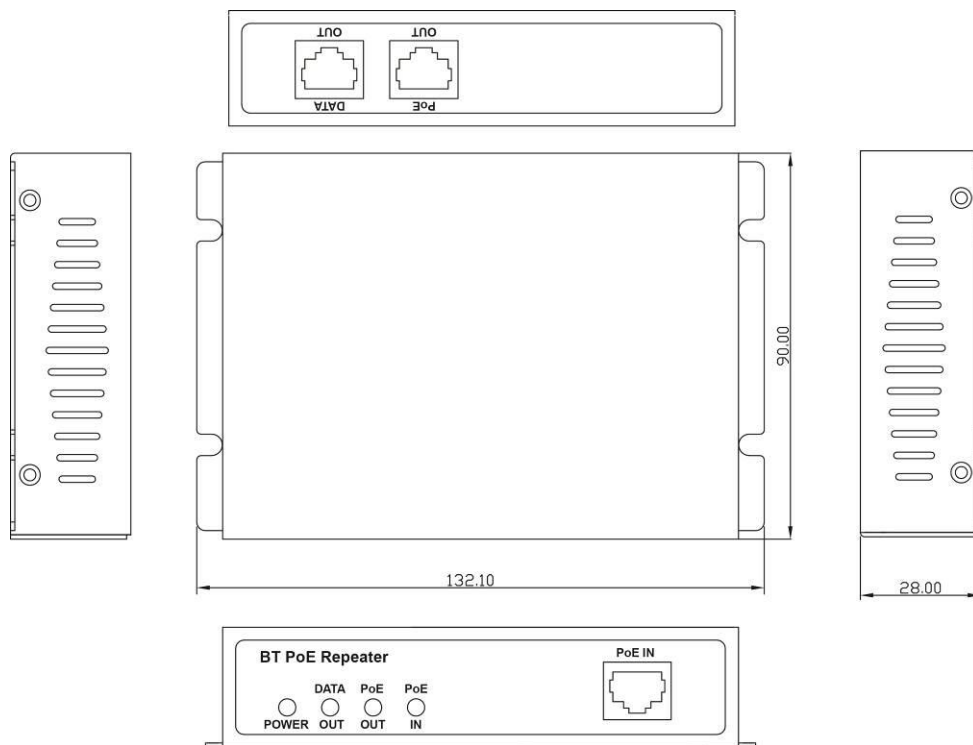

Mechanical Drawing

Yoda Communications, Inc.

2F, No. 3-1, Industry East Road IX, Science Based Industrial Park, HsinChu, Taiwan
Tel: +886-3-5632323 Fax: +886-3-5636420 Web: www.yoda.com.tw