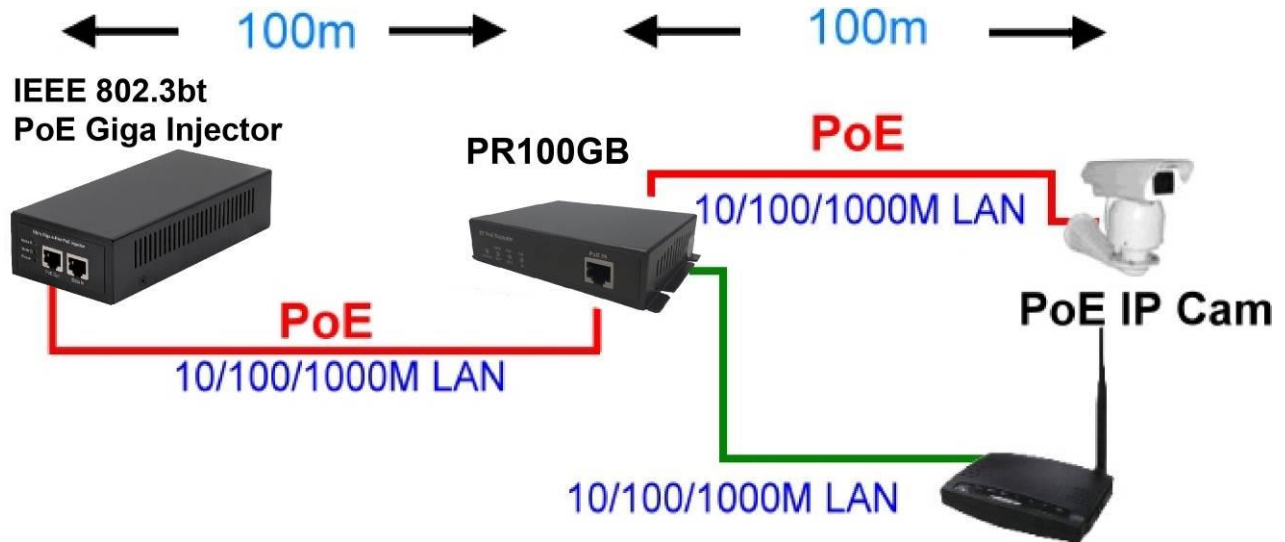

Applications: IP Surveillances with PR100GB

Yoda Communications, Inc.

2F, No. 3-1, Industry East Road IX, Science Based Industrial Park, HsinChu, Taiwan
Tel: +886-3-5632323 Fax: +886-3-5636420 Web: www.yoda.com.tw

Power Test Results:

Max. Output Power of PR100GBs at distance 200~500 meters

Max. Power Test Results of PR100GB xN for 200~500meters connection from PoE BT Injector PU100GB														
Distance(m)	After 100M			PR100GB-1		After 100M			PR100GB-2					
	(V)	(A)	(W)	(VIN)	(VOUT)	(V)	(A)	(W)	(VIN)	(VOUT)				
500	48	1.45	69.6	47.7	56.3	51	1.03	53	50.8	56.5				
400	47	1.56	74	46.6	56.2	51	1.05	59	50.1	56.5				
300	47	1.62	78	46.1	56.2	50	1.2	61	49.8	56.5				
200	47	1.67	78	46.1	56.1									
Distance(m)	After 100M			PR100GB-3		After 100M			PR100GB-4		After 100M + Power Meter			
	(V)	(A)	(W)	(VIN)	(VOUT)	(V)	(A)	(W)	(VIN)	(VOUT)	(V)	(A)	(W)	
500	53	0.82	44	52.1	56.3	54	0.7	38	53	56.2	53	0.59	31.27	
400	52	0.91	47	51.6	56.6						53	0.66	34.98	
300											52	0.94	48.88	
200											50	1.21	60.5	

Front Panel