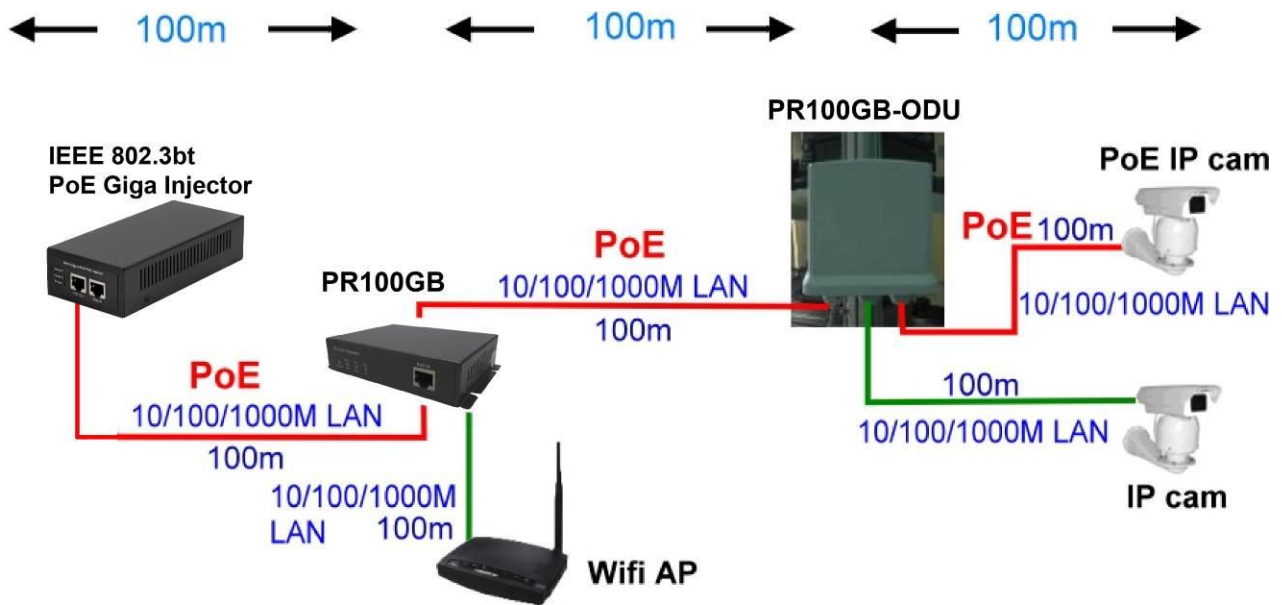

Applications: IP Surveillances with PR100GB

Yoda Communications, Inc.

2F, No. 3-1, Industry East Road IX, Science Based Industrial Park, HsinChu, Taiwan
Tel: +886-3-5632323 Fax: +886-3-5636420 Web: www.yoda.com.tw

Power Test Results:

Max. Output Power of PR100GBs at distance 200~500 meters

Max. Power Test Results of PR100GB xN for 200~500meters connection from PoE BT Injector PU100GB														
Distance(m)	After 100M			PR100GB-1		After 100M			PR100GB-2					
	(V)	(A)	(W)	(VIN)	(VOUT)	(V)	(A)	(W)	(VIN)	(VOUT)				
500	48	1.45	69.6	47.7	56.3	51	1.03	53	50.8	56.5				
400	47	1.56	74	46.6	56.2	51	1.05	59	50.1	56.5				
300	47	1.62	78	46.1	56.2	50	1.2	61	49.8	56.5				
200	47	1.67	78	46.1	56.1									
Distance(m)	After 100M			PR100GB-3		After 100M			PR100GB-4		After 100M + Power Meter			
	(V)	(A)	(W)	(VIN)	(VOUT)	(V)	(A)	(W)	(VIN)	(VOUT)	(V)	(A)	(W)	
500	53	0.82	44	52.1	56.3	54	0.7	38	53	56.2	53	0.59	31.27	
400	52	0.91	47	51.6	56.6						53	0.66	34.98	
300											52	0.94	48.88	
200											50	1.21	60.5	

Front Panel