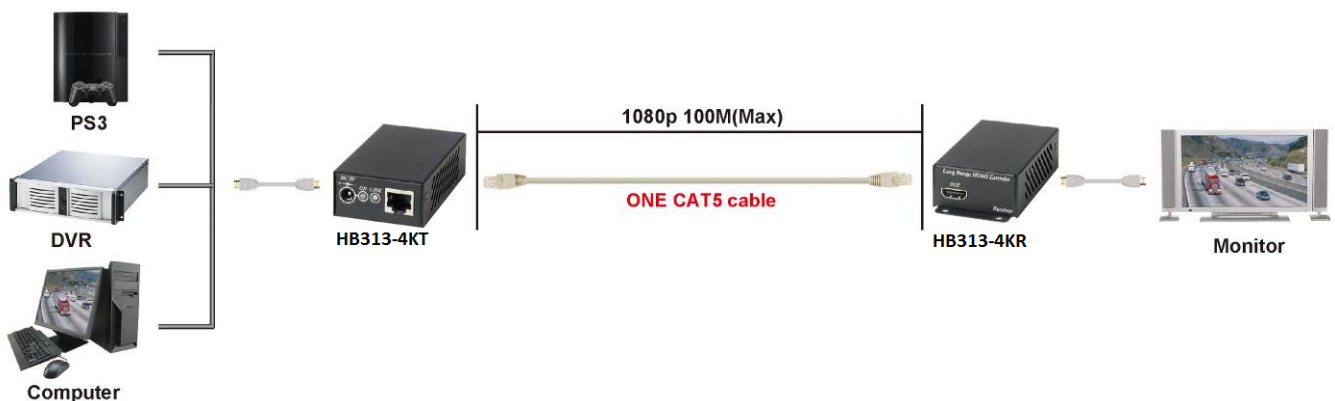

YODA HB313-4K

HDMI (HDBaseT) CAT5 Extender Series

HB313-4K HDMI CAT5 Extender over Single CAT5 Cable 100 Meters

HB313-4K HDMI Extra Long Range CAT5 Extender is using only one cost effective CAT5E/6 cable to extend your HDTV display up to 100 meters at 1080p. With high quality uncompressed video to delivers significant value to the entire home and commercial entertainment system.

HB313-4K HDMI CAT5 Extra Long Range Extender over Single CAT5 cable

Features:

- Extends HDMI Signal over one CAT5/5e/6 cable.
- Uncompressed high definition video up to 1080p@60Hz@48bits and 3D and 4K*2K capable.
- Max. Data Rate- 10.2Gbps.
- HDMI 1.4 and HDCP compliance.
- Transmission range up to 100 meters at 1080p resolution.

Installation view:

Cable:

Link cable recommend use high quality Cat.5e, Cat.6, Cat.6a, Cat.7 UTP / STP or FTP cable. Poor quality cable or network connection or improper construction will cause unstable connection, video or sound disruptions, picture noise appears.