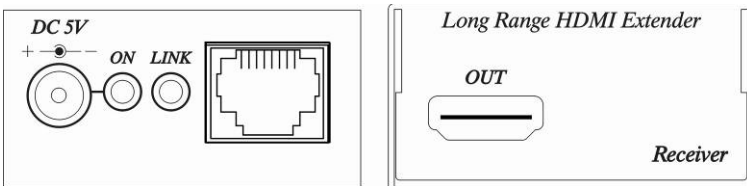

Low-power Mode:

When there is no HDMI video signal input, or TV is not connected or power off, this product will enter a low-power mode to save power consumption.

Video Link (TIA/EIA-568-B)

- | | |
|-----------------|---------|
| 1. Orange-white | DATA0 + |
| 2. Orange | DATA0 - |
| 3. Green-white | DATA1 + |
| 4. Blue | DATA2 + |
| 5. Blue-white | DATA2 - |
| 6. Green | DATA1 - |
| 7. Brown-white | DATA3 + |
| 8. Brown | DATA3 - |

LED Indication :

GREEN: Power ON/OFF

BLUE: ON : HDBaseT linking

Flash : Low Power Mode

Panel view:

HB313-4KT

HB313-4KR

Caution:

1. The wiring must away from any equipment with electromagnetic wave, i.e.: mobile phone, microwave, radio equipment, fluorescent lamp, high voltage power lines.
2. The cable must pull in straight to avoid any crosstalk interference and the transmission stability.
3. This device HDBaseT port is not general Ethernet signal; do not connect with Network devices to avoid damage.