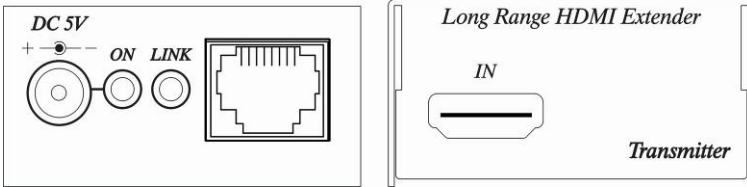

Low-power Mode:

When there is no HDMI video signal input, or TV is not connected or power off, this product will enter a low-power mode to save power consumption.

Video Link (TIA/EIA-568-B)

- | | |
|-----------------|---------|
| 1. Orange-white | DATA0 + |
| 2. Orange | DATA0 - |
| 3. Green-white | DATA1 + |
| 4. Blue | DATA2 + |
| 5. Blue-white | DATA2 - |
| 6. Green | DATA1 - |
| 7. Brown-white | DATA3 + |
| 8. Brown | DATA3 - |

LED Indication :

GREEN: Power ON/OFF

BLUE: ON : HDBaseT linking

Flash : Low Power Mode

Panel view:

HB313-4KT

HB313-4KR

Caution:

1. The wiring must away from any equipment with electromagnetic wave, i.e.: mobile phone, microwave, radio equipment, fluorescent lamp, high voltage power lines.
2. The cable must pull in straight to avoid any crosstalk interference and the transmission stability.
3. This device HDBaseT port is not general Ethernet signal; do not connect with Network devices to avoid damage.